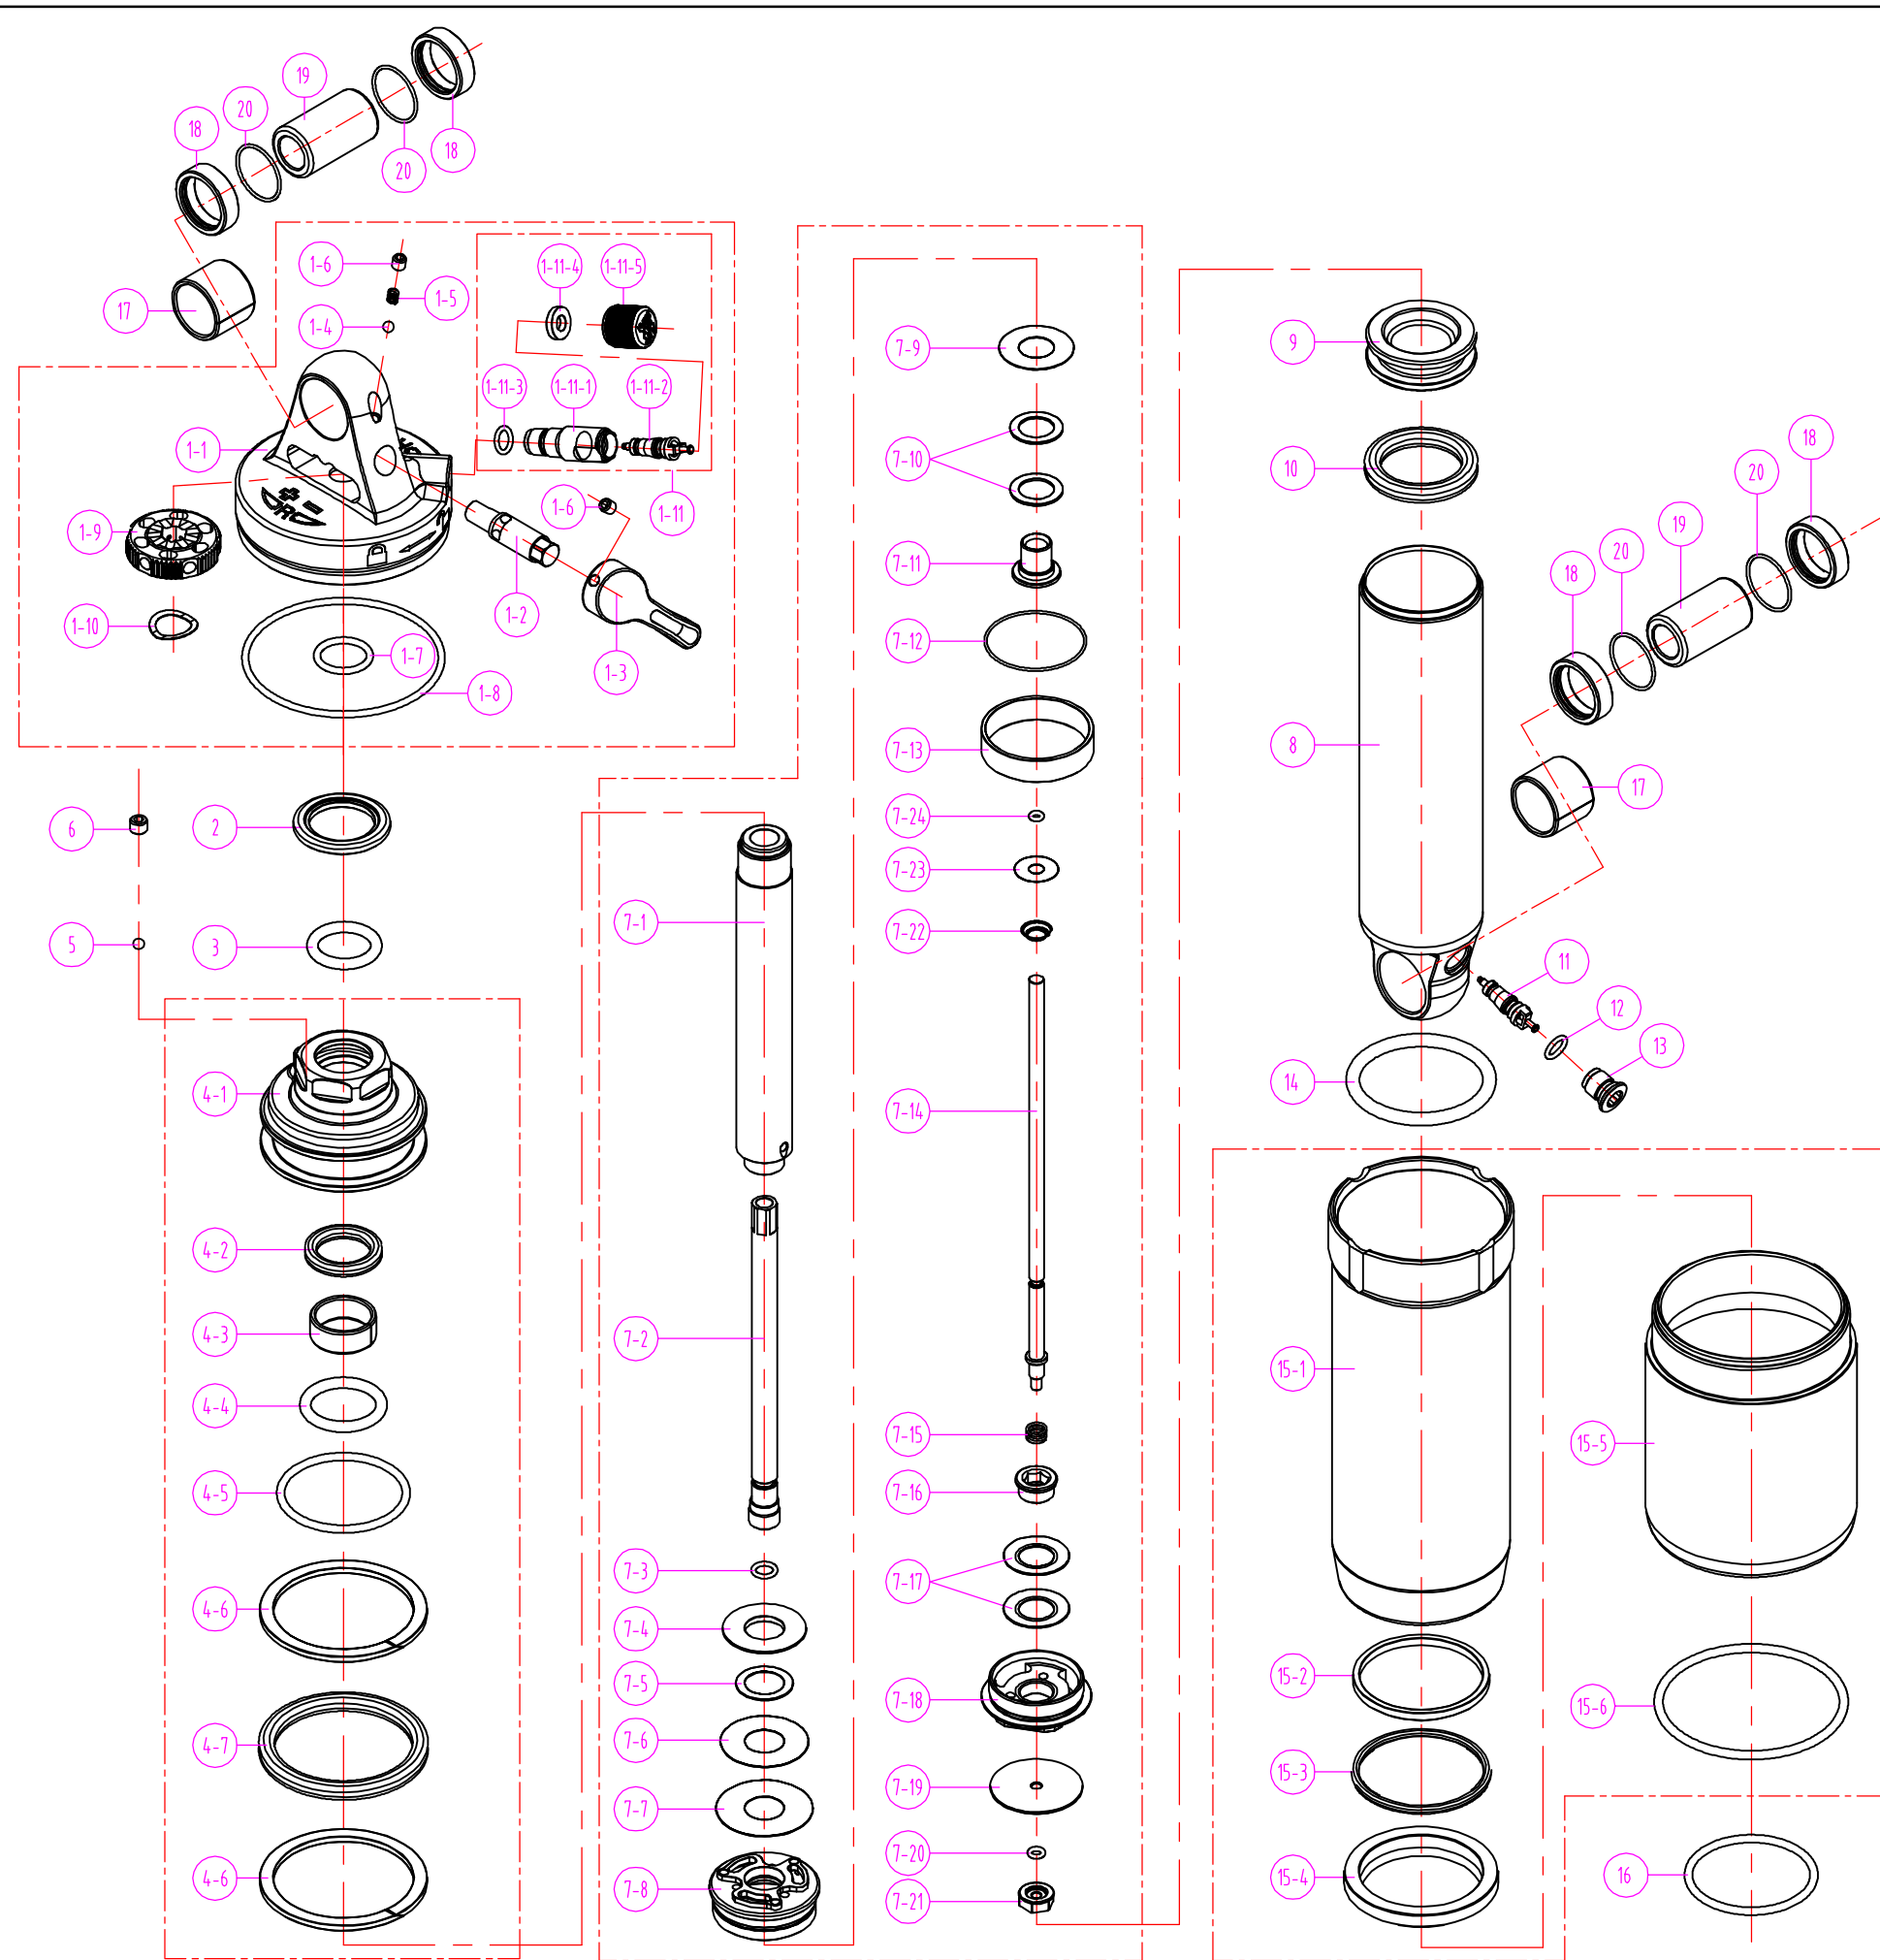

SR SUNTOUR

RS16-DUAIR LO-R / LO-R8

216-63

Date	2015.06.18	Version	1
Amended			

20	O RING	RAA081	4	4	4	4	4	4	4	4	
19	AL BUSHING	REE089	1	1	1	1	1	1	1	1	
		REE089	1	1	1	1	1	1	1	1	
		REE088	1	1	1	1	1	1	1	1	
		REE088	1	1	1	1	1	1	1	1	
18	AL BUSHING	RAA080	2	2	2	2	2	2	2	2	
		RAA080	2	2	2	2	2	2	2	2	
17	DU	REE074	2	2	2	2	2	2	2	2	
16	O RING	RAA100	1	1	1	1	1	1	1	1	
15	GAS CYLINDER ASSEMBLY	RBA216-10XL								1	1
		RBA216-10L						1	1		
		RBA216-10M			1	1					
		RBA216-10S	1	1							
14	O RING	FAA352	1	1	1	1	1	1	1	1	
13	AIR CAP	RAA102	1	1	1	1	1	1	1	1	
12	O RING	FAA140	1	1	1	1	1	1	1	1	
11	AIR VALVE	FAA170	1	1	1	1	1	1	1	1	
10	X RING	RAA046	1	1	1	1	1	1	1	1	
9	FLOATING PISTON	REE066	1	1	1	1	1	1	1	1	
8	MAIN BODY	RLB069-1	1	1	1	1	1	1	1	1	
7	MAIN SPINDLE ASSEMBLY	RBA203-10-R8			1	1			1	1	
		RBA203-10	1		1		1		1		
6	SCREW	PSB103	1	1	1	1	1	1	1	1	
5	STEEL BALL	DSO001	1	1	1	1	1	1	1	1	
4	SUPPORT SET ASSEMBLY	RBA201	1	1	1	1	1	1	1	1	
3	O RING	RAA052	1	1	1	1	1	1	1	1	
2	WASHER	RSW073	1	1	1	1	1	1	1	1	
1	TOP ASSEMBLY	RBA200	1	1	1	1	1	1	1	1	
NO.	DESCRIPTION	SR CODE	LO-R S	LO-R8 S	LO-R M	LO-R8 M	LO-R L	LO-R8 L	LO-R XL	LO-R8 XL	